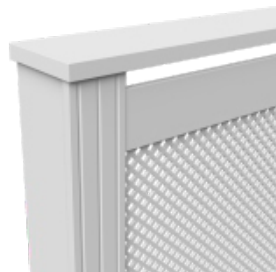

RADIATOR COVERS

EN: Our radiator covers can transform an unattractive or even ugly radiator into an aesthetic element, constituting an integral part of the entire room. In a prompt and easy way, an old radiator hidden behind our cover becomes a new design highlight of your room. The element is available in six standard designs, in various sizes and colours, with a matt or high gloss finish. We also offer window sills and an installation system for our covers.

OLD LINE 130
RAL 9010

ZESTAWY MASKOWNICA Z OBUDOWĄ / RADIATOR AND BOX COVER KITS **NEW!**

MASKOWNICA PIŁO

KOLOR: BIAŁY
COLOUR: WHITE
FARBE: WEISS

SZEROKOŚĆ / WIDTH / BREITE: 600±1800 mm
WYSOKOŚĆ / HEIGHT / HÖHE: 810 mm
GŁĘBOKOŚĆ / DEPTH / TIEFE: 190 mm

MASKOWNICA EASY

KOLOR: BIAŁY
COLOUR: WHITE
FARBE: WEISS

SZEROKOŚĆ / WIDTH / BREITE: 600±1800 mm
WYSOKOŚĆ / HEIGHT / HÖHE: 810 mm
GŁĘBOKOŚĆ / DEPTH / TIEFE: 190 mm

Proform 43-190 Mikołów, ul. Żwirki i Wigury 65F / Reymonta 11 B, tel. +48 32 738 88 90, e-mail: info@proform.eu