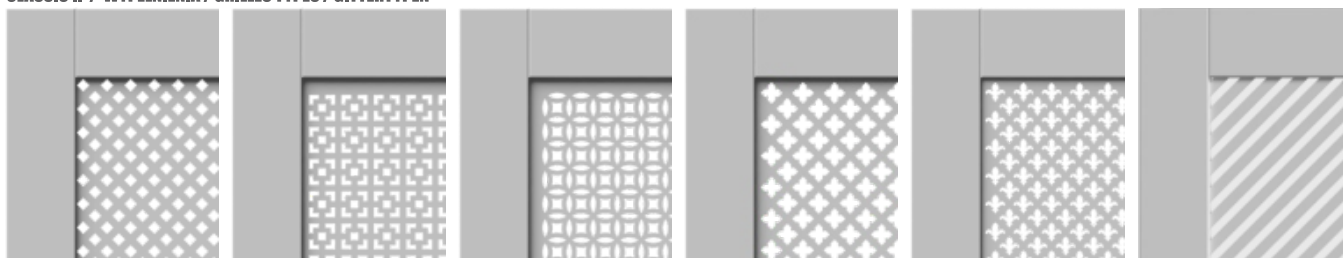

CLASSIC II **NEW!**

CLASSIC II / WYPEŁNIENIA / GRILLES TYPES / GITTERTYPEN

CL 01

CL 02

CL 03

CL 04

CL 05

CL 06 (Modern Line)